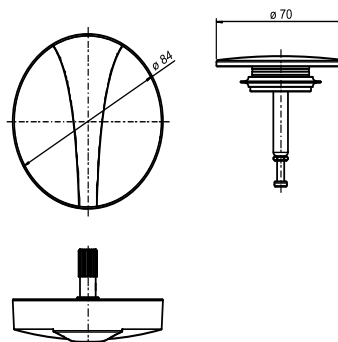

05.097.01..0000

SANIT Operating unit for waste + overflow assembly BASIC, alpine white

Item number

05.097.01..0000

Product description

Operating unit for functional unit BASIC
colour: alpine white, consisting of rotary knob and valve plug, packed
in a box