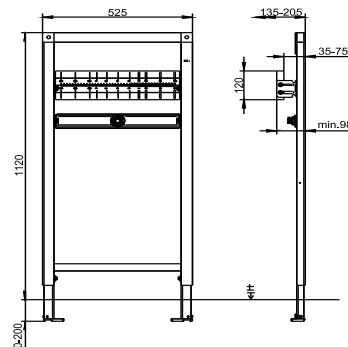

90.682.00..T000

SANIT Bath+shower tray el INEO concealed mix 1120

Item number

90.682.00..T000

Product description

Bath and shower tray element INEO
for concealed mixers

h/w/d: 1,120/525/98 mm, self-supporting, powder-coated steel frame, for covering with plasterboard, installation on a solid wall, in drywall constructions etc., 4-point fastening, fully pre-assembled, includes self-locking feet with swivel base plates and fastening set, height-adjustable concealed mixer traverse consisting of waterproof, multiply laminated plywood panel with galvanised side plates, for mounting of concealed mixers on-site, adjustment range of feet from unfinished floor level to upper edge of finished floor level: 0-200 mm, adjustment range front to wall: 135-205 mm (when mounted on wall brackets code no. 17.257.00..T000), with 1 sound-insulated wall bushing G 1/2 internal thread / G 1/2 male thread, packed in a box

Accessories:

- wall brackets (pair) code no. 17.257.00..T000
- sound-absorbing sets
- extension sets