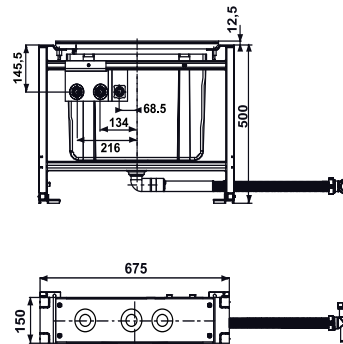

90.686.00..0000

SANIT Concealed bath system frame INEO RIM

Item number

90.686.00..0000

Product description

Concealed bath system frame INEO RIM l/w/h: 675/150/500 mm, base frame next to a bath tub, to be tiled and to integrate 3 and 4 valves and fittings, self-supporting free-standing powder-coated frame with 4 adjustable feet for covering with plasterboard, to accommodate a hose box for the collection of dripping water of hand showers, hose box includes water connections for the dripping water and for the water supply coming from the bath drain unit, 2 angle valves G1/2 x G1/2, turnable and flexible outlet pipe DN 32, 1250 mm long, with additional junction DN 32 incl. non return flap for the dripping water connection, tilable valve and fitting support with concealed fixation, horizontally adjustable, for valves and fittings with a max. diameter of 54 mm, fixation material, packed in a box Accessories: - Waste and overflow assembly SWING PLUS