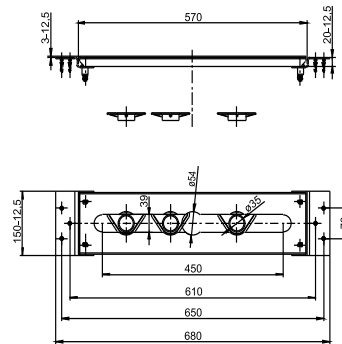

17.290.00..0000

SANIT INEO RIM - module for faucets

Item number

17.290.00..0000

Product description

Module for concealed bath system with 3 and 4 valves and fittings
l/w/h: 680/150/20 mm for installation onto a tiled base, for solid or drywall installation, to accommodate 3-4 hole wall mountings with a shaft diameter of max. 54 mm, tilable fitting support with concealed fixing, horizontally adjustable, with fastenings and installation instructions, packed in a box
Accessories:
- Hose box with non-return flap code no. 17.291.00..0000