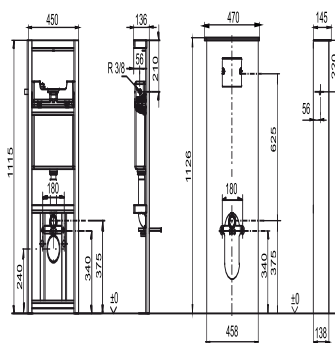

90.730.00..0005

SANIT Sanitary module INEO SOLO wall-hung WC white

Item number	Product description
90.730.00..0005	<p>INEO SOLO sanitary module for wall-hung WC, white comprising a WC element, cladding, cover as well as WC and water connection sets, mounting instructions provided, packed in a box</p> <p>WC element, with small access opening, front operated, h/w/d: 1,126/458/138 mm, self-supporting, powder-coated steel frame, 6-point-fastening, fully pre-assembled, SANIT concealed cistern (CC-121-S-UO-2V-2C) insulated against condensation, with dual flush (7.5-4.5 l/4-2 l) and flexible cable technology, factory setting 6 and 3 litres, with flush pipe, mounting clip 4-position adjustable, 2 WC retaining bolts M12 adjustable 180 mm with protection plugs and nuts, fastenings, can be upgraded for shower WCs</p> <p>Cladding made of high-quality composite material, colour: white, suitable for use in wet rooms, water-resistant, washable, the surface is abrasion-resistant, stain-resistant, light-fast, non-porous and therefore completely hygienic, easy to clean and impervious to common household cleaning products (not resistant to scrubbing or acids), with cut-outs or preparation for cut-outs</p> <p>Cover made of glass, safety glass (thermally toughened), colour: white, glass edge, straight edge with arris, polished, glass thickness 8 mm, set for attaching to frame</p> <p>Water connection set for side connection consisting of: SANIT fill valve Noise Class I with brass connection 3/8, chrome-plated, screw-in rosette, 1/2 angle valve, self-sealing, with chrome-plated rosette, 90° connection pipe, chrome-plated, 2 cone compression fittings 3/8</p> <p>WC connection set consisting of: 90° PE waste bend, mounting clip, reducing sleeve DN 90/100, laminated seal for an internal pipe diameter of 98 to 110 mm, PE WC connection kit DN 90, 180 mm long</p> <p>Accessories:</p> <ul style="list-style-type: none"> - WC flush actuators (except: LIS) - offset connection bend - water connection sets - roughing-in set for shower toilet code no. 03.956.00..0000 - adjustable flush reducer code no. 05.261.00..0000