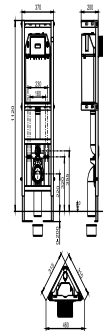

90.699.00..0000

SANIT WC corner element 995SC 1120/370

Item number

90.699.00..0000

Product description

WC corner element 995 SC

for wall-mounted WC with mounting distance 180/230 mm, with small access opening, front operated, h/w/d: 1,120/370/200 mm, self-supporting, powder-coated steel frame, installation onto a solid wall, in drywall constructions, maximum 6-point fastening, for one-sided mounting, not compatible with 996 system, adjustment range of feet from unfinished floor level to upper edge of finished floor level: 0-200 mm, SANIT concealed cistern with insulation against condensation (CC-200-S-FO-2V-2C), with dual flush (6/3 l), SANIT fill valve Noise Class I, angle valve R 1/2, mounting clip 4-position adjustable, WC connector 90° d:90 with transition sleeve d:90/110mm with protection cap for flush pipe, WC connection set d:90 and 45 mm, protection box for access opening can be cut to size, 2 M12, with mounting material and installation instructions, packed in a box Concealed cistern tested to DIN EN 14055, Noise Class I

Accessories:

- WC flush actuators - sound-absorbing sets
- cladding panel code no. 17.117.00..0000