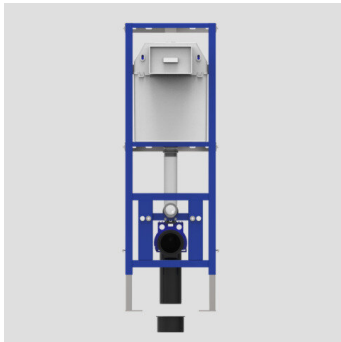

90.699.00..0000

SANIT WC corner element 995SC 1120/370

Item number

90.699.00..0000

Product description

WC corner element 995 SC

for wall-mounted WC with mounting distance 180/230 mm, with small access opening, front operated, h/w/d: 1,120/370/200 mm, self-supporting, powder-coated steel frame, installation onto a solid wall, in drywall constructions, maximum 6-point fastening, for one-sided mounting, not compatible with 996 system, adjustment range of feet from unfinished floor level to upper edge of finished floor level: 0-200 mm, SANIT concealed cistern with insulation against condensation (CC-200-S-FO-2V-2C), with dual flush (6/3 l), SANIT fill valve Noise Class I, angle valve R 1/2, mounting clip 4-position adjustable, WC connector 90° d:90 with transition sleeve d:90/110mm with protection cap for flush pipe, WC connection set d:90 and 45 mm, protection box for access opening can be cut to size, 2 M12, with mounting material and installation instructions, packed in a box Concealed cistern tested to DIN EN 14055, Noise Class I

Accessories:

- WC flush actuators - sound-absorbing sets
- cladding panel code no. 17.117.00..0000