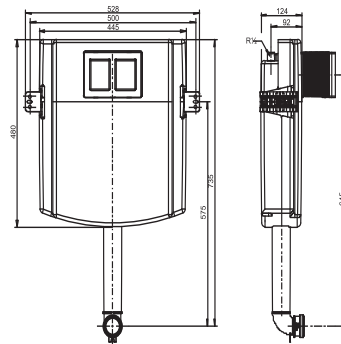

95.720.00..0000

SANIT Conc. cistern INEO

Item number

95.720.00..0000

Product description

Concealed cistern INEO with small access opening, front operated SANIT concealed cistern (CC-121-S-FO-2V-2C) with insulation against condensation, with dual flush (7.5-4.5 l / 4-2 l), factory setting 6 and 3 litres, button function transmitted to INEO flush valve via flexible cables, connection to push plate via turn-click connection, flush pipe bend with protection plug, SANIT fill valve Noise Class I, 2-piece R 1/2 angle valve connection set, protection box for access opening can be cut to size, with fixing brackets, without fastenings, packed in a box

Concealed cistern tested to DIN EN 14055, KIWA, Noise Class I Accessories: - adjustable flush reducer code no. 05.261.00..0000