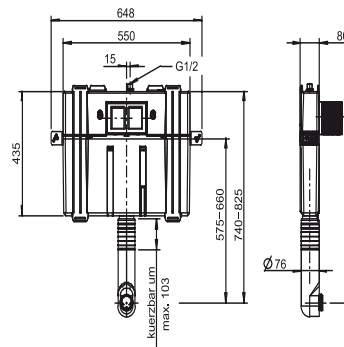

### Item number

95.803.00..0000

### Product description

Concealed cistern INEO 80 with small access opening, front operated, SANIT concealed cistern (CC-80-S-FO-2V-2C) insulated against condensation, with dual flush (6-4 l / 4-2 l), factory setting 6 and 3 litres, button function transmitted to INEO flush valve via flexible cables, connection to push-plate via turn-click connection, adjustable flush pipe bend with insulation and protection cap, 4 fastening points, SANIT fill valve Noise Class I, 2-piece R 1/2 angle valve connection set, white flush pipe, flush pipe connector, protection cap and covering rosette, protection box for access opening can be cut to size, with fixing brackets, fastenings and plastering mesh, without push plate, packed in a box