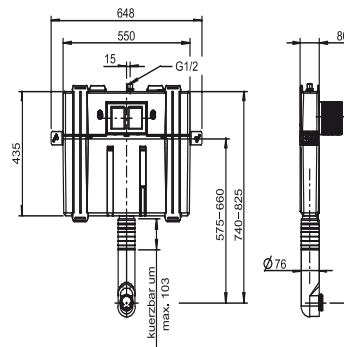

95.803.00..0000

SANIT concealed cistern INEO 80

Item number

95.803.00..0000

Product description

Concealed cistern INEO 80 with small access opening, front operated, SANIT concealed cistern (CC-80-S-FO-2V-2C) insulated against condensation, with dual flush (6-4 l / 4-2 l), factory setting 6 and 3 litres, button function transmitted to INEO flush valve via flexible cables, connection to push-plate via turn-click connection, adjustable flush pipe bend with insulation and protection cap, 4 fastening points, SANIT fill valve Noise Class I, 2-piece R 1/2 angle valve connection set, white flush pipe, flush pipe connector, protection cap and covering rosette, protection box for access opening can be cut to size, with fixing brackets, fastenings and plastering mesh, without push plate, packed in a box

Concealed cistern tested to DIN EN 14055, KIWA, Noise Class I