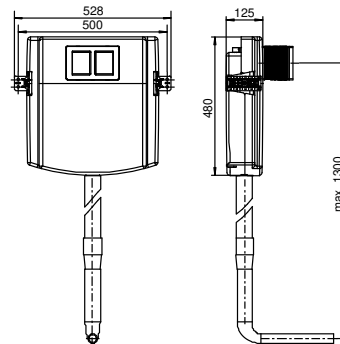

95.722.00..0000

SANIT concealed cistern INEO for squat toilet

Item number

95.722.00..0000

Product description

Concealed cistern INEO for squat toilet with small access opening, front operated, SANIT concealed cistern (CC-121-S-FO-2V-2C) with insulation against condensation, with dual flush (7-4.5 l / 4-2 l), factory setting 6 and 3 litres, button function transmitted to INEO flush valve via flexible cables, connection to push plate via turn-click connection, 2-piece flush pipe, SANIT fill valve Noise Class I, 2-piece R 1/2 angle valve, protection box for access opening can be cut to size, with fixing brackets, without fastenings, packed in a box