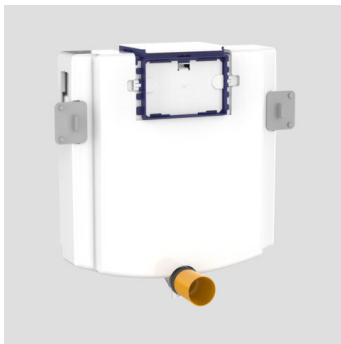

## SANIT concealed cistern INEO FronTop 820

### Product description

Concealed cistern INEO FronTop 820 with small access opening, front/top operated installation height: 820 mm, SANIT concealed cistern (CC-122-S-UO-2V-2C) insulated against condensation, with dual flush (6l/3l), button function transmitted to INEO flush valve via flexible cables, connection to push plate via turn-click connection, flush pipe bend with protection cap, SANIT fill valve Noise Class I, angle valve R 1/2, protection box for access opening can be cut to size, with fixing brackets, without fastenings, packed in a box  
concealed cistern tested to DIN EN 14055, Noise Class I