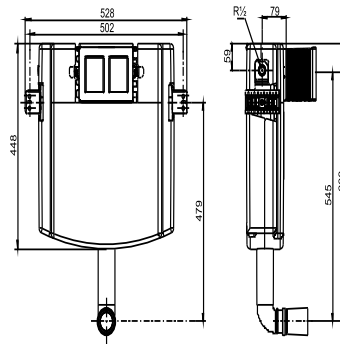

## SANIT concealed cistern INEO FronTop 985

### Item number

95.726.00..0000

### Product description

Concealed cistern INEO FronTop 985 with small access opening, front/top operated installation height: 985 mm, SANIT concealed cistern (CC-122-S-UO-2V-2C) insulated against condensation, with dual flush (6-4.5l/4-2l), factory setting 6 and 3 litres, button function transmitted to INEO flush valve via flexible cables, connection to push plate via turn-click connection, flush pipe bend with protection cap, SANIT fill valve Noise Class I, angle valve R 1/2, protection box for access opening can be cut to size, with fixing brackets, without fastenings, packed in a box

#### Accessories:

- adjustable flush reducer code no. 05.261.00..0000