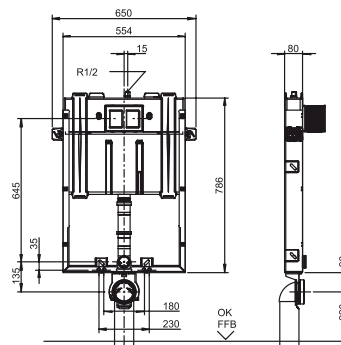

95.804.00..0000

SANIT concealed WC module INEO IN 80

Item number

95.804.00..0000

Product description

Concealed WC module INEO IN 80 for wall-hung WC, with small access opening, front operated, for installation in/onto solid walls, comprising a U-shaped galvanised support frame with 6 fastenings, M12 WC fastenings, with pre-assembled SANIT concealed cistern (CC-80-S-FO-2V-2C), insulation against condensation, depth: 8 cm, with dual flush (6-4 1/4-2 l), factory setting 6 and 3 litres, SANIT fill valve Noise Class I, 2-piece R 1/2 angle valve connection set, mounting clip for drain bend 4 positions adjustable, WC connection bend 90° DN 90(d:90) with protection plug, protection box for access opening can be cut to size, fastenings and plastering mesh, without push plate, packed in a box