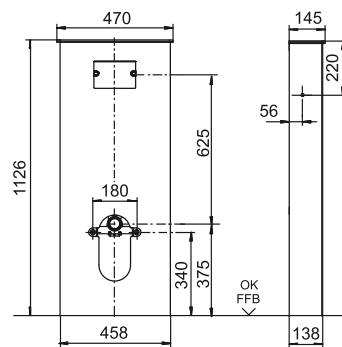

### Item number

04.208.00..0003

### Product description

Cladding for INEO SOLO sanitary module for wall-hung WC, colour white, suitable for use in wet rooms, water-resistant, washable, the surface is abrasion-resistant, stain-resistant, light-fast, non-porous and therefore completely hygienic, easy to clean and impervious to common household cleaning products (not resistant to scrubbing or acids), with cut-outs or preparation for cut-outs