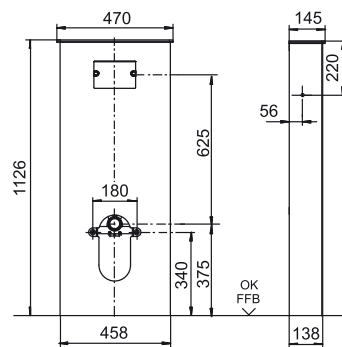

04.208.00..0004

SANIT Cladding INEO SOLO wall-hung WC black

Item number

04.208.00..0004

Product description

Cladding for INEO SOLO sanitary module for wall-hung WC, colour black, suitable for use in wet rooms, water-resistant, washable, the surface is abrasion-resistant, stain-resistant, light-fast, non-porous and therefore completely hygienic, easy to clean and impervious to common household cleaning products (not resistant to scrubbing or acids), with cut-outs or preparation for cut-outs