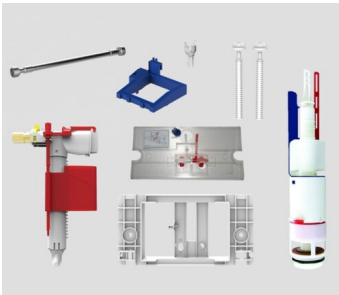

05.145.00..0000

SANIT Conversion set conc. cistern large access

Item number

05.145.00..0000

Product description

Conversion set from start/stop to dual flush
for concealed cisterns CC-120-L with large access opening