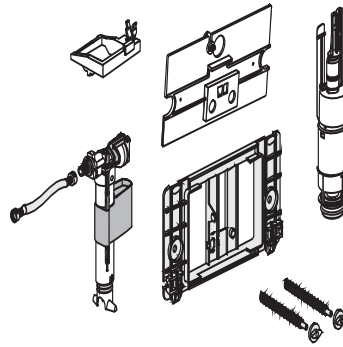

05.145.00..0000

SANIT Conversion set conc. cistern large access

Item number

05.145.00..0000

Product description

Conversion set from start/stop to dual flush
for concealed cisterns CC-120-L with large access opening