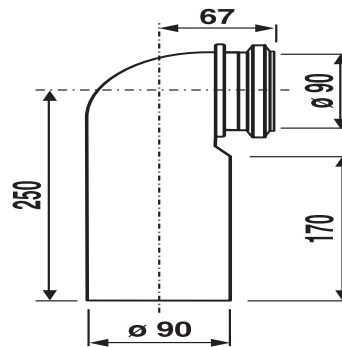

58.904.00..0000

SANIT WC connection bend 90deg DN90 1 space

Item number

58.904.00..0000

Product description

WC connecting 90deg, DN 90, 1 space
in PE plastic black, for welding to PE-pipe or inserting into another waste pipe, with protection plugs, packed in a plastic bag

tested to DIN 1389

Accessories:

- reducing sleeve DN 90/DN 100 code no. 58.211.00..0000