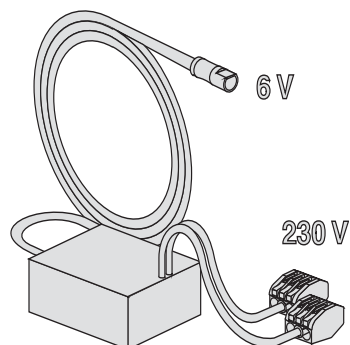

## SANIT Power supply unit without concealed socket

### Product description

Power supply unit without concealed socket

for the single power supply of electrical WC control systems for concealed cisterns with small access opening, connection cable 2.1 m long and special 2-pin 6V DC plug, with 230V AC cable connections, packed in a box The power supply unit must be installed outside the cistern, taking into account the regulations regarding safe areas for electrical installations in sanitary rooms.