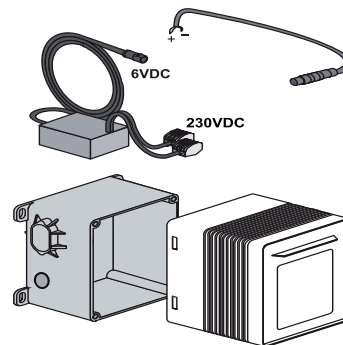

01.254.00..0000

SANIT Conc. power supply 230V AC/6V DC

Item number

01.254.00..0000

Product description

Concealed power supply 230V AC/6V DC for single and series installations

- for power supply of WC control system, small access opening, code no. 16.741.xx..0000 and 16.742.xx..0000 (no longer in the catalogue)
- for power supply of 1-5 infrared urinal control systems, code no. 16.094.xx..0000
- for power supply of 1-5 RL1 urinal control systems, code no. 03.338.00..0000 and 03.696.00..0000

consisting of: roughing-in box 965x122x85 mm, power supply unit with 2.1 m cable and special plug, tiling set and an additional special plug with +/- marking for expansion of series installation by the customer, packed in a box

The power supply unit must be installed outside the concealed cistern, taking into account the regulations regarding safe areas for electrical installations in sanitary rooms.

Specifications for single 6V DC cable connections in series installations: max. cable length 10 m, with a minimum cross-section of 2* 0.75 mm², material: Copper

Longer cables possible with bigger cross-sections.

Accessories:

- cover plate stainless steel code no. 16.076.00..0000