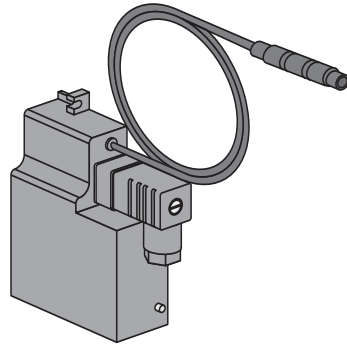

03.113.00..0000

SANIT Power supply 24V AC/6V DC

Item number

03.113.00..0000

Product description