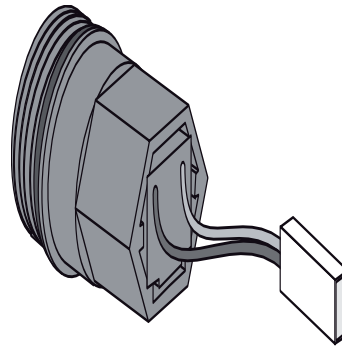

03.342.00..0000

SANIT Solenoid cartridge valve 6V DC

Item number

03.342.00..0000

Product description