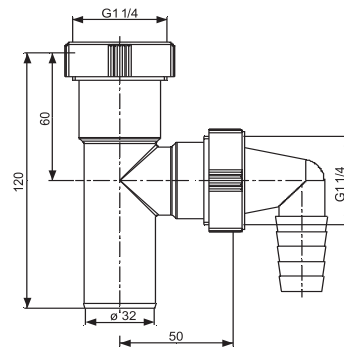

## SANIT Connector for dripping water connection

### Item number

01.379.00..0000

### Product description

Connector for dripping water connection  
plastic, with non-return flap, for baths, packed in a plastic bag