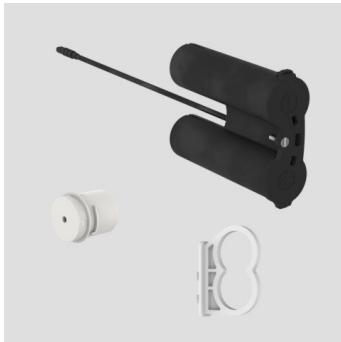

05.289.00..0000

SANIT Battery compartment 6V DC for WC control

Item number

05.289.00..0000

Product description

Battery compartment 6V DC for push plates for SANIT concealed cisterns with small access opening, CC-121-S-FO-2V-2C, and CC-122-S-UO-2V-2C, for 6V power supply Recommendation: 4 alkaline batteries 1.5V R14 (LR1924/1,5 V) Consisting of: Battery compartment h/w/d: 90 x 33 x 110 mm with connection cable 500 mm, special plug and fastenings, packed in a plastic bag