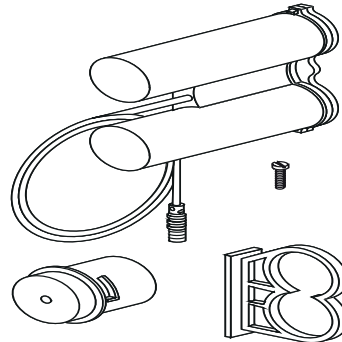

05.289.00..0000

SANIT Battery compartment 6V DC for WC control

Item number

05.289.00..0000

Product description

Battery compartment 6V DC for push plates for SANIT concealed cisterns with small access opening, CC-121-S-FO-2V-2C, and CC-122-S-UO-2V-2C, for 6V power supply Recommendation: 4 alkaline batteries 1.5V R14 (LR1924/1,5 V) Consisting of: Battery compartment h/w/d: 90 x 33 x 110 mm with connection cable 500 mm, special plug and fastenings, packed in a plastic bag