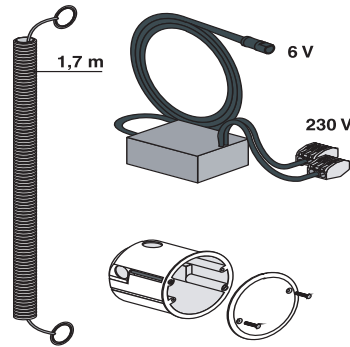

03.158.00..0000

SANIT Compact power supply 230V AC/6V DC

Item number

03.158.00..0000

Product description

Compact power supply 230V AC/6V DC for the single power supply of electrical WC control systems for concealed cisterns with small access opening, for installation in drywalls with a wall thickness without tiles of maximum 25 mm

consisting of: concealed socket for drywall installation, external d:72.5 mm, depth 73 mm with power supply 230V AC/6V DC, with white plastic cover d:84 mm, with screws, with 230V AC cable connections, with 1 cable 2.1 m long and special 2-pin 6V DC plug, with empty pipe 1.7 m long incl. pull cord, with CE mark, packed in a box

The power supply unit must be installed outside the cistern, taking into account the regulations regarding safe areas for electrical installations in sanitary rooms.