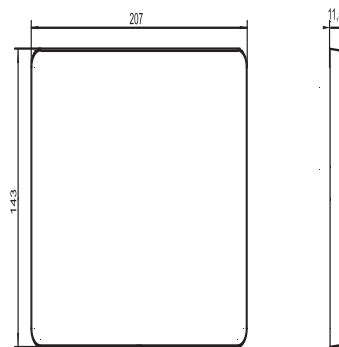

## SANIT Cover plate S700 stainless steel