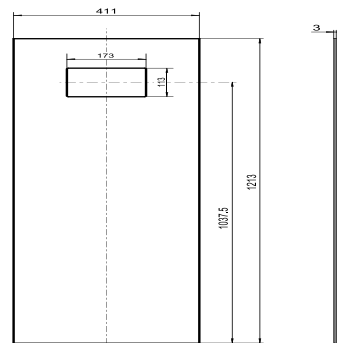

05.190.00..0001

SANIT decorative plate for INEO UPDATE grey

Item number

05.190.00..0001

Product description

Decorative plate for conversion kit INEO UPDATE supplement for the renovation set INEO UPDATE, to face access openings of concealed cisterns, consisting of laminated, scratched-resistant 3 mm aluminium composite board
Size: 1120x400x3 mm

Colour: pizarro, grey

Note: further versions upon request www.mb-digitalprint.de