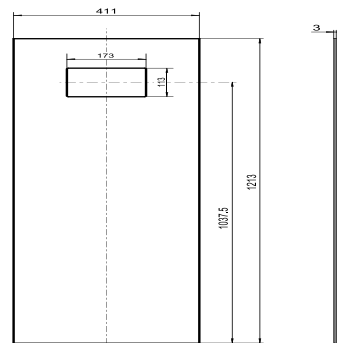

05.190.00..0004

SANIT decorative plate for INEO UPDATE black

Item number

05.190.00..0004

Product description

decorative plate for conversion kit INEO UPDATE
supplement for the renovation set INEO UPDATE, to face access openings of concealed cisterns, consisting of laminated, scratched-resistant 3 mm aluminium composite board
Size: 1120x400x3 mm