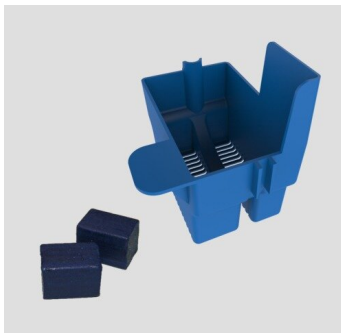

05.158.00..0000

SANIT INEO FRESH box incl. 2 cubes

Item number

05.158.00..0000

Product description

INEO FRESH box for water box cube

Upgrade kit for concealed cisterns INEO CC-121-S-FO-2V-2C, CC-121-S-UO-2V-2C, CC-122-S-FO-2V-2C and CC-122-S-UO-2V-2C, INEO FRESH ensures hygiene and a pleasant fragrance in the toilet, preventing limescale in the cistern and toilet bowl, preferred application in rimless toilet bowls, simple and uncomplicated installation of the box, the water box cubes can be easily refilled through the access opening, economic consumption (ca. 4 weeks/cube) Scope of supply: INEO FRESH box including 2 water box cubes The cleaning cubes being used must be suitable for WC plastic cisterns and must not contain chlorine or any oxidizing components, otherwise the cistern may be damaged (e.g. stress cracking).