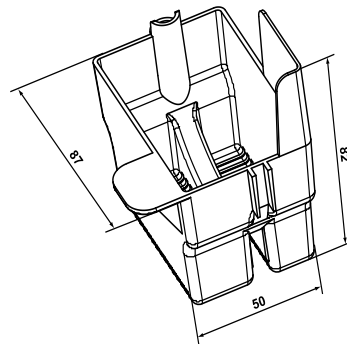

05.158.00..0000

SANIT INEO FRESH box incl. 2 cubes

Item number

05.158.00..0000

Product description

INEO FRESH box for water box cube

Upgrade kit for concealed cisterns INEO CC-121-S-FO-2V-2C, CC-121-S-UO-2V-2C, CC-122-S-FO-2V-2C and CC-122-S-UO-2V-2C, INEO FRESH ensures hygiene and a pleasant fragrance in the toilet, preventing limescale in the cistern and toilet bowl, preferred application in rimless toilet bowls, simple and uncomplicated installation of the box, the water box cubes can be easily refilled through the access opening, economic consumption (ca. 4 weeks/cube) Scope of supply: INEO FRESH box including 2 water box cubes The cleaning cubes being used must be suitable for WC plastic cisterns and must not contain chlorine or any oxidizing components, otherwise the cistern may be damaged (e.g. stress cracking).