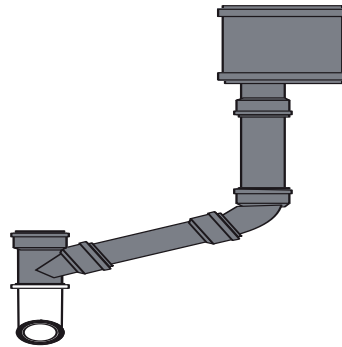

## **SANIT Odour exhaust set INEO**

### **Item number**

05.020.00..0000

### **Product description**

Odour exhaust set INEO  
for prepared connection of odour exhaust DN 80 in the flush pipe area of concealed element INEO PLUS with cistern CC-121-S-FO-2V-2C, with flush bend and HAT parts, packed in a box