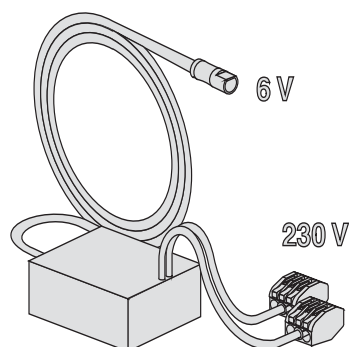

## SANIT Power supply unit without concealed socket

### Product description

Power supply unit without concealed socket

for the single power supply of electrical WC control systems for concealed cisterns with small access opening, connection cable 2.1 m long and special 2-pin 6V DC plug, with 230V AC cable connections, packed in a box The power supply unit must be installed outside the cistern, taking into account the regulations regarding safe areas for electrical installations in sanitary rooms.