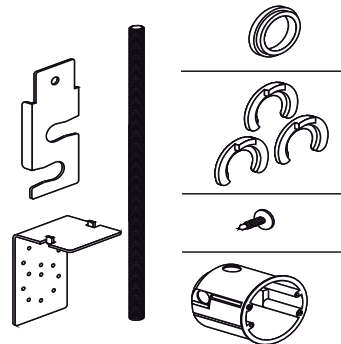

03.956.00..0000

SANIT roughing-in set for shower WC/shower seat

Item number

03.956.00..0000

Product description

Roughing-in set for shower WC / shower seat To upgrade WC-elements INEO of 525 and 450 mm width, consisting of concealed box d:68 mm, depth 47 mm, for electrical connection, metal support for empty pipe incl. fixation for concealed and exposed drinking water connection coming from the concealed cistern, metal support for the fixation of a water connector for the drinking water connection provided by the customer, packed in a plastic bag Note: you find a complete scheme of all connection dimensions under www.sanit.com (products/search:code no./downloads/mounting instructions)