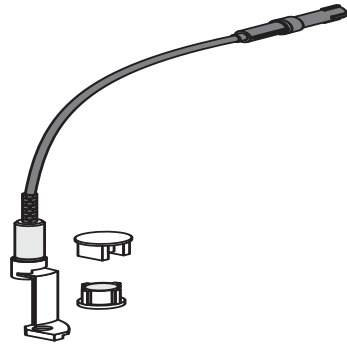

03.999.00..0000

SANIT Start-/stop set

Item number

03.999.00..0000

Product description

Start-/stop set assembly group for modifying dual flush to start-stop flush, packed in a plastic bag