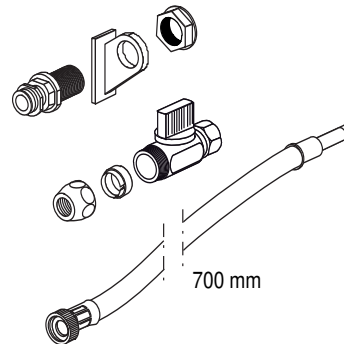

## SANIT Water connection INEO SOLO bottom inlet

### Product description

Bottom inlet water connection set for INEO SOLO Water connection set for INEO SOLO with bottom water inlet consisting of: ball valve 3/8 with cap nut and seal, brass connection pipe 3/8, fill valve bracket with locknut, cone compression fitting 3/8, reinforced hose 700 mm, 3/8 knurled nut x 10 mm pipe, mounting instructions, packed in a plastic bag