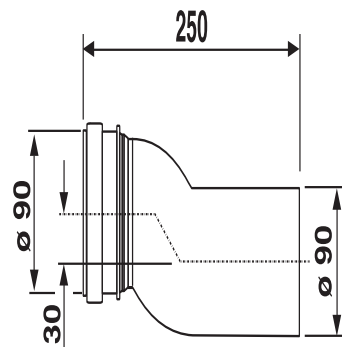

## SANIT WC offset connection bend INEO SOLO wall wc

### Item number

58.121.00..0000

### Product description

WC offset connection bend for INEO SOLO DN 90, offset by 30 mm for wall-hung WCs in black PE plastic, weldable, for connecting a wall-hung WC to the waste-water system, where heights of 210 to 230 mm are to be bridged at the wall, packed in a box