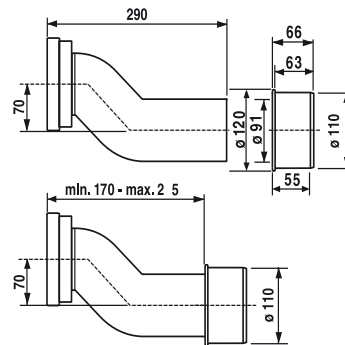

## SANIT WC offset connection bend DN90/DN100

### Item number

58.940.00..0000

### Product description

WC offset connecting bend DN 90/DN 100, offset by 70 mm  
for wall-hung WCs in black PE plastic, weldable, for direct connection to wall-hung WCs, e.g. suitable for 8 cm concealed cistern or as a special solution for elements with a small installation depth, with DN 90/DN 100 adapter, packed in a box  
  
tested to DIN 1389 and DIN EN 476, 5.5