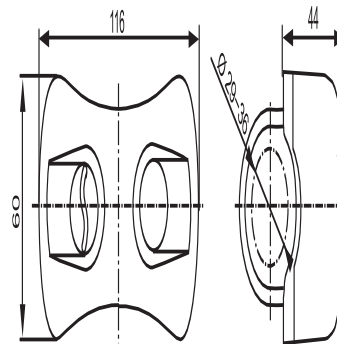

03.162.00..0000

SANIT Wireless transm with flush+function button

Item number

03.162.00..0000

Product description

Radio transmitter with flush and function button for WC control via an encoded radio signal for wireless WC actuation and function signal transmission with WC control, for installation on various handle and support systems made of round pipes d:29–36 mm, can be installed to the right or left of the user, suitable for wall installation, plastic housing h/w/d: 45x60x115 mm, colour grey, blue flush button with tactile flush symbol, additional yellow button for freely configurable functions, with wireless transmitter for encoded radio signals, radio frequency 868.4 MHz, transmission power < 10 mW, range approx. 10 m, incl. power supply 2 x 1.5 V R6 P, with 2 stainless steel mounting brackets and fastenings, packed in a box