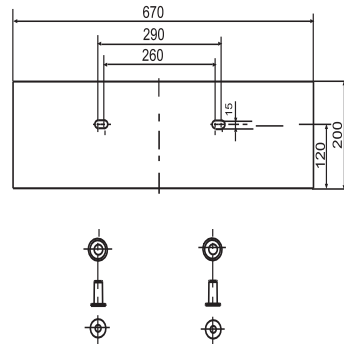

16.006.00..0000

SANIT Sound-absorbing set for Wash basin to W:750

Item number

16.006.00..0000

Product description

Sound absorbing set for wash basin

sound insulating board, white, incl. rosette M10 for wash basin, up to 750 mm wide, 100 % recyclable, to interrupt the sound bridge between tiles and sanitary ceramic, packed in a plastic bag

Quality: RG 70 kg/m³, 4 mm thick, with test certificate