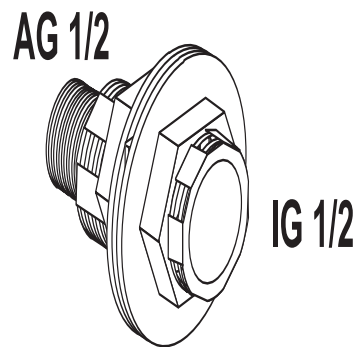

## **SANIT Connection set urinal with spray head**

### **Item number**

05.013.00..0000

### **Product description**

Connection set for urinal with spray head for INEO urinal element

Includes: comprising sound absorbing water connection G 1/2 internal thread / G 1/2 external thread, brass, length 55 mm, for connection to flexible metal hose in urinals with spray head, packed in a plastig bag