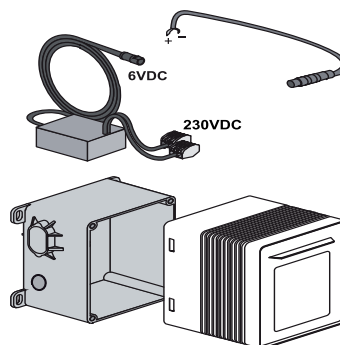

01.254.00..0000

SANIT Conc. power supply 230V AC/6V DC

Item number

01.254.00..0000

Product description

Concealed power supply 230V AC/6V DC for single and series installations

- for power supply of WC control system, small access opening, code no. 16.741.xx..0000 and 16.742.xx..0000 (no longer in the catalogue)
- for power supply of 1-5 infrared urinal control systems, code no. 16.094.xx..0000
- for power supply of 1-5 RL1 urinal control systems, code no. 03.338.00..0000 and 03.696.00..0000

consisting of: roughing-in box 965x122x85 mm, power supply unit with 2.1 m cable and special plug, tiling set and an additional special plug with +/- marking for expansion of series installation by the customer, packed in a box

The power supply unit must be installed outside the concealed cistern, taking into account the regulations regarding safe areas for electrical installations in sanitary rooms.

Specifications for single 6V DC cable connections in series installations: max. cable length 10 m, with a minimum cross-section of 2* 0.75 mm², material: Copper

Longer cables possible with bigger cross-sections.

Accessories:

- cover plate stainless steel code no. 16.076.00..0000