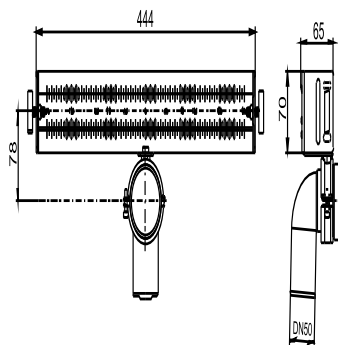

17.280.00..0000

SANIT Fixing module for kitchen connections

Item number

17.280.00..0000

Product description

Module for kitchen connections

w/d: 444/70 mm, for installation in empty elements or directly in drywall constructions, universal for the installation of angle valves and waste connections, consisting of waterproof plywood board with steel side brackets (galvanised), without connections for water supply, with waste bend DN 50 with sound-absorbing clip and fastening set, packed in a box

Note: when using module connector code no. 03.333.00..0000 installation in SANIT drywall construction system 996 possible