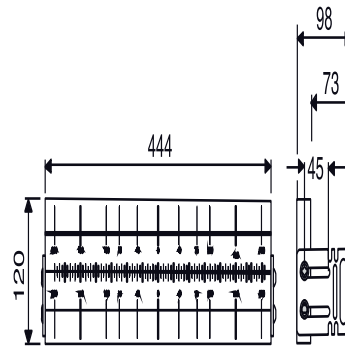

17.268.00..0000

SANIT Module for concealed or exposed mixers

Item number

17.268.00..0000

Product description

Module for concealed or exposed mixers for wall plates

w/h/d: 444/120/98 mm, for installation in empty elements or directly in drywall constructions, consisting of a waterproof plywood board with steel side brackets (galvanised) and fastening set, packed in a box

Note: when using module connector code no. 03.333.00..0000 installation in SANIT drywall construction system 996 possible