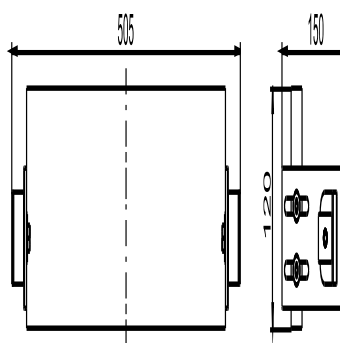

17.287.00..0000

SANIT module for concealed or exposed mixers

Item number

17.287.00..0000

Product description

Module for concealed or exposed mixers for wall plates
w/h/d: 505x120x150 mm, for installation in SANIT drywall construction system 996, consisting of a waterproof plywood board with steel side sheets (galvanised) and fastening set, packed in a box