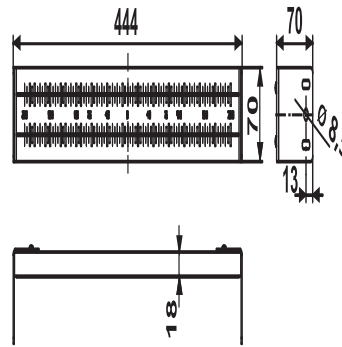

17.275.00..0000

SANIT Module for exposed mixers

Item number

17.275.00..0000

Product description

Module for exposed mixers

w/h/d:: 444/70/70 mm, for installation in empty elements or directly in drywall constructions, consisting of a waterproof plywood board with steel side brackets (galvanised), without connections for water supply, incl. fastening set, packed in a box

Note: when using module connector code no. 03.333.00..0000 installation in SANIT drywall construction system 996 possible