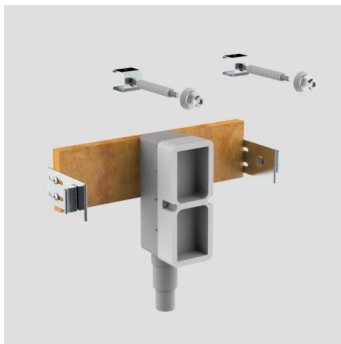

## SANIT washbasin module, handicapped-accessible

### Product description

Washbasin module, handicapped accessible

w/d: 505x150 mm, for installation in SANIT drywall construction system 996, application for washbasins with concealed trap, consisting of waterproof plywood board with steel side sheets (galvanized), brackets with 2 M10 bolts for fastening washbasin incl. protection cap, with SANIT concealed trap and protection, without connections for water supply, without finishing set, packed in a box