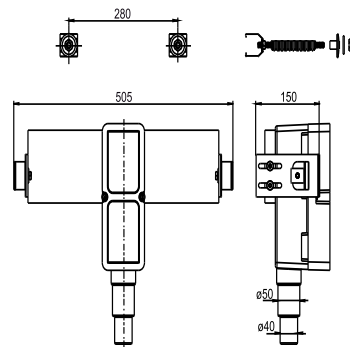

### Item number

17.288.00..0000

### Product description

Washbasin module, handicapped accessible

w/d: 505x150 mm, for installation in SANIT drywall construction system 996, application for washbasins with concealed trap, consisting of waterproof plywood board with steel side sheets (galvanized), brackets with 2 M10 bolts for fastening washbasin incl. protection cap, with SANIT concealed trap and protection, without connections for water supply, without finishing set, packed in a box