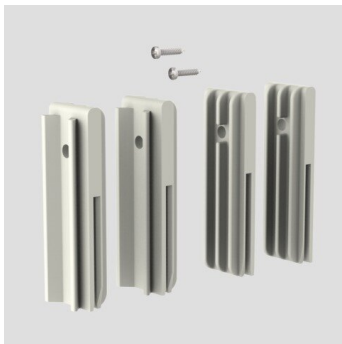

03.754.00..0000

SANIT Connection set for drywall system 996

Item number

03.754.00..0000

Product description

Connection set
for SANIT drywall construction system 996, for installation on pre-wall elements to be integrated into installation walls of
SANIT drywall construction system 996, consisting of 4 clamps and 2 fixing screws, packed in a plastic bag