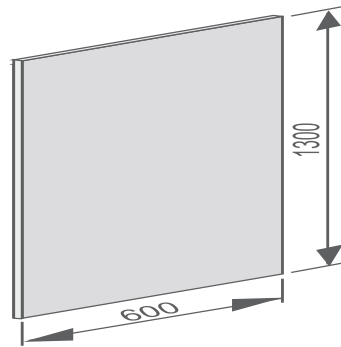

## SANIT GKBI cladding panel 1300x600

### Product description

Plasterboard cladding panel 1300x600x 18 mm  
for SANIT drywall construction system 996, 18 mm thick, without cut-outs, for single-layer cladding of installation walls