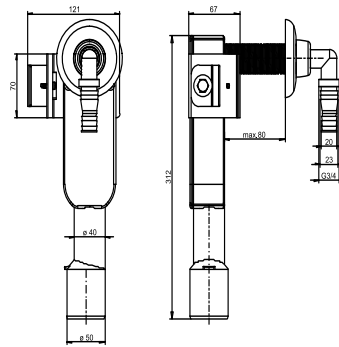

17.282.00..0000

SANIT Module 996 for washing machine connection

Item number

17.282.00..0000

Product description

Module for washing machine connection

for SANIT drywall construction system 996, consisting of metal support plate with concealed trap for washing machines and dishwashers, outlet DN 40/50, with rosette and chromium plated nozzle, material for the fixation to a SANIT profile bar, packed in a box