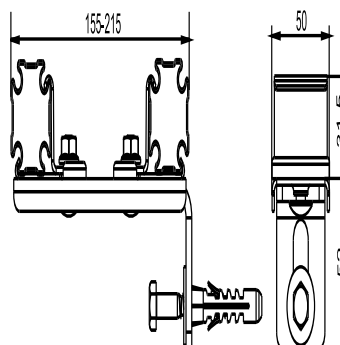

03.723.00..0000

SANIT multi-connector 996, maximum depth 215 mm

Item number

03.723.00..0000

Product description

Multi-connector 996
angle with multi-connector for SANIT drywall construction system 996, for infinite adjustment of the installation wall depth from 155 to 215 mm, incl. rail fixture and fastenings, packed in a plastic bag