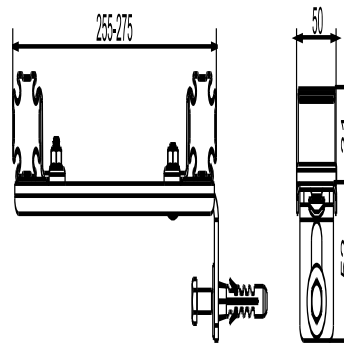

## SANIT multi-connector 996, maximum depth 315 mm

### Product description

Multi-connector 996

angle with multi-connector for SANIT drywall construction system 996, for infinite adjustment of the installation wall depth from 255 to 315 mm, incl. rail fixture and fastenings, packed in a plastic bag