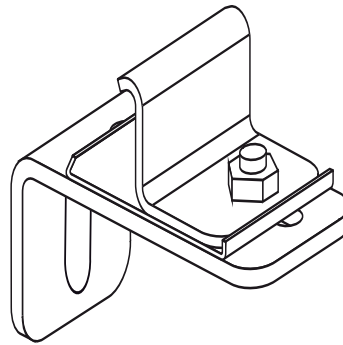

03.545.00..0000

SANIT Rail fixture for drywall system 996

Item number

03.545.00..0000

Product description

Rail fixture
for SANIT drywall construction system 996, galvanised, 80x50x5 mm, for floor, wall and ceiling fixation of installation
walls, incl. fastenings, packed in a plastic bag