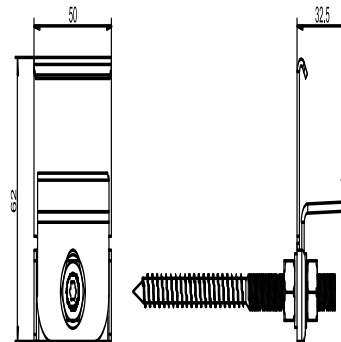

05.132.00..0000

SANIT Roof pitch connection

Item number

05.132.00..0000

Product description

Roof pitch connection for SANIT drywall construction system 996, for the fixation of profile bars to roof pitch wood constructions, consisting of fixing metal plate, fixing angle and stair bolt M8x150, packed in a plastic bag